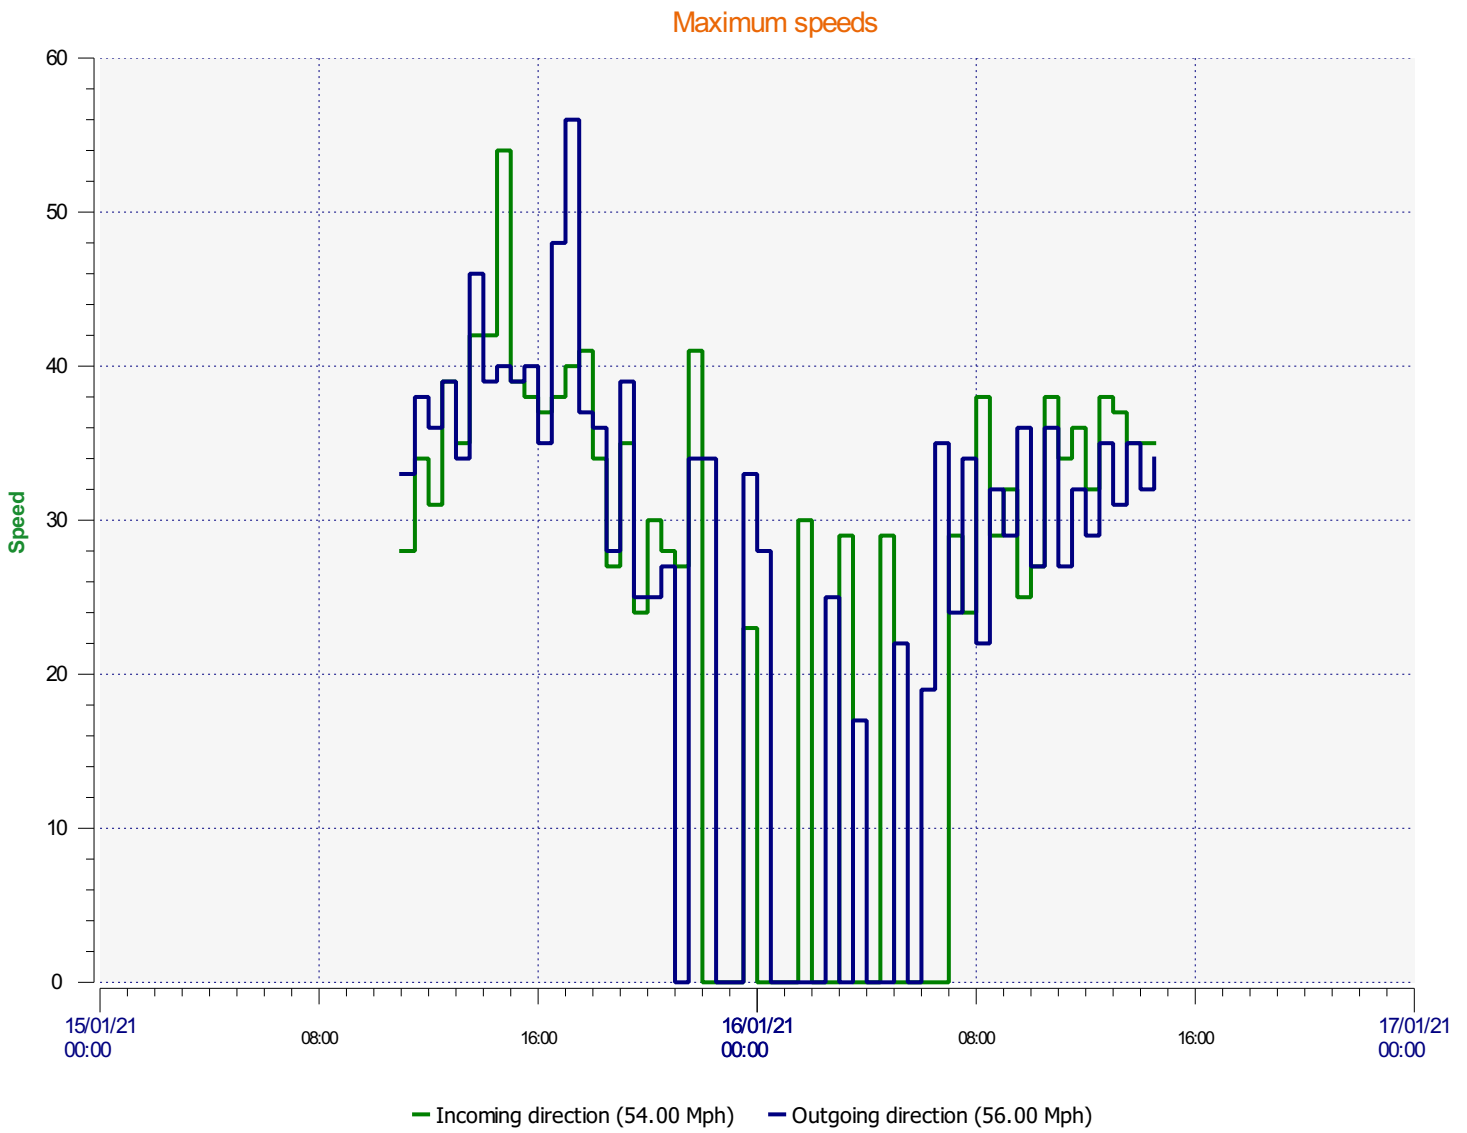

Élan Cité

DÉTECTER • INFORMER • SÉCURISER

Start date: Friday, January 15, 2021 11:00 AM
End date: Saturday, January 16, 2021 2:30 PM

Location: RADAR

Comments:

Start date: Friday, January 15, 2021 11:00 AM
End date: Saturday, January 16, 2021 2:30 PM

Location: RADAR

Comments:

Start date: Friday, January 15, 2021 11:00 AM
End date: Saturday, January 16, 2021 2:30 PM

Location: RADAR

Comments:

Start date: Friday, January 15, 2021 11:00 AM
End date: Saturday, January 16, 2021 2:30 PM

Location: RADAR

Comments:

Outgoing vehicles

Start date: Friday, January 15, 2021 11:00 AM
End date: Saturday, January 16, 2021 2:30 PM

Location: RADAR

Comments:

Speed percentiles (incoming)

V30: 21.00Mph **V50:** 24.00Mph **V85:** 30.00Mph

Start date: Friday, January 15, 2021 11:00 AM
End date: Saturday, January 16, 2021 2:30 PM

Location: RADAR

Comments:

Speed percentile(outgoing)

V30: 21.00Mph **V50:** 24.00Mph **V85:** 30.00Mph

Start date: Friday, January 15, 2021 11:00 AM
End date: Saturday, January 16, 2021 2:30 PM