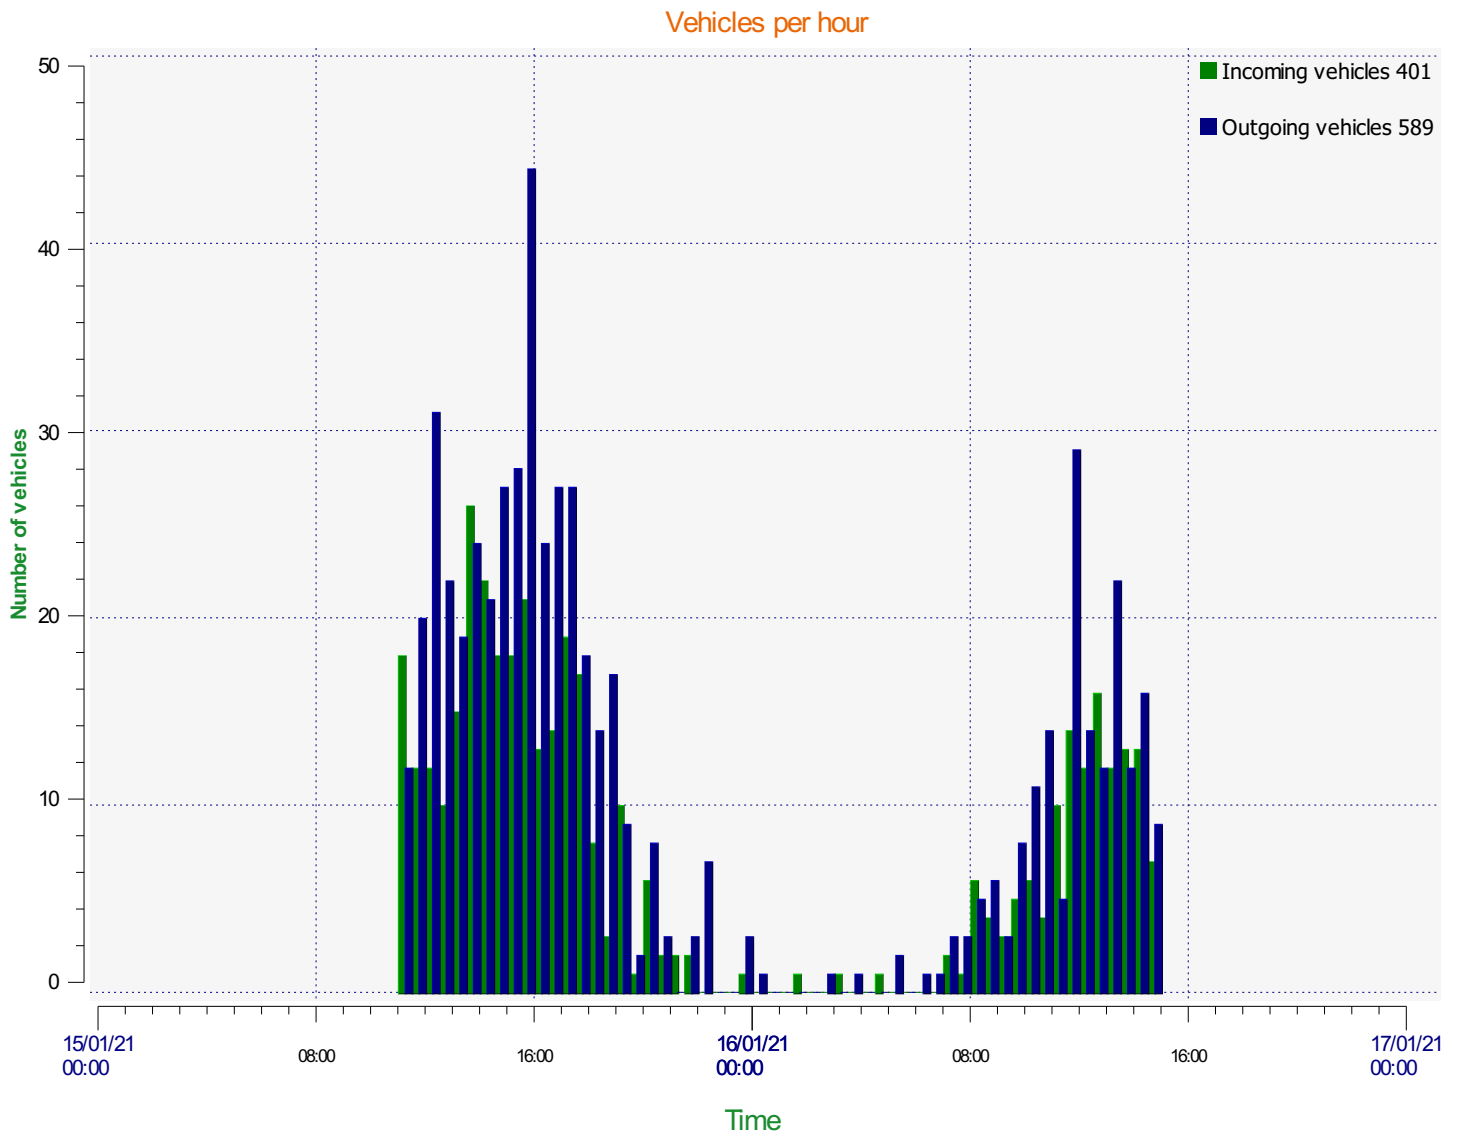

Location: RADAR

Comments:

Start date: Friday, January 15, 2021 11:00 AM
End date: Saturday, January 16, 2021 2:30 PM

Location: RADAR

Comments:

Start date: Friday, January 15, 2021 11:00 AM
End date: Saturday, January 16, 2021 2:30 PM

Location: RADAR

Comments:

Outgoing vehicles

Start date: Friday, January 15, 2021 11:00 AM
End date: Saturday, January 16, 2021 2:30 PM

Location: RADAR

Comments:

Speed percentiles (incoming)

V30: 21.00Mph **V50:** 24.00Mph **V85:** 30.00Mph

Start date: Friday, January 15, 2021 11:00 AM
End date: Saturday, January 16, 2021 2:30 PM

Location: RADAR

Comments:

Speed percentile(outgoing)

V30: 21.00Mph **V50:** 24.00Mph **V85:** 30.00Mph

Start date: Friday, January 15, 2021 11:00 AM
End date: Saturday, January 16, 2021 2:30 PM