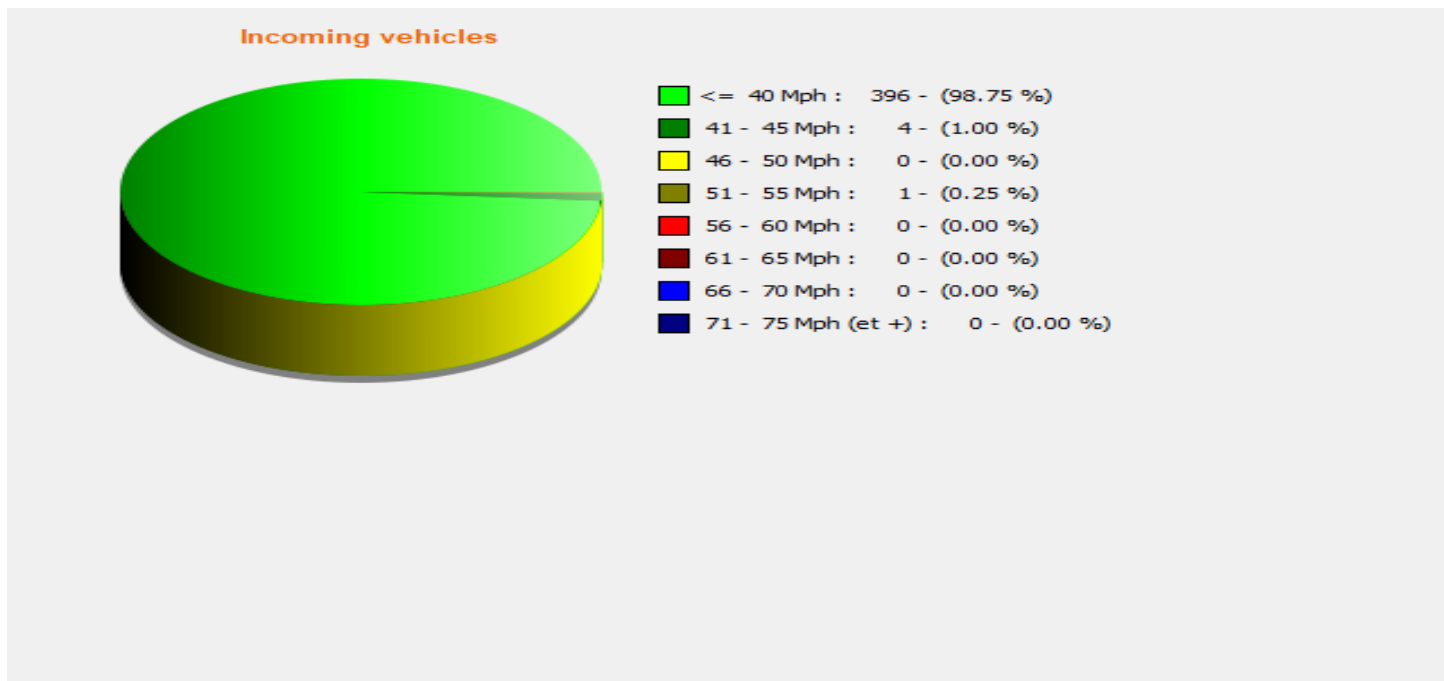

Start date: Friday, January 15, 2021 11:00 AM
End date: Saturday, January 16, 2021 2:30 PM

Location: RADAR

Comments: