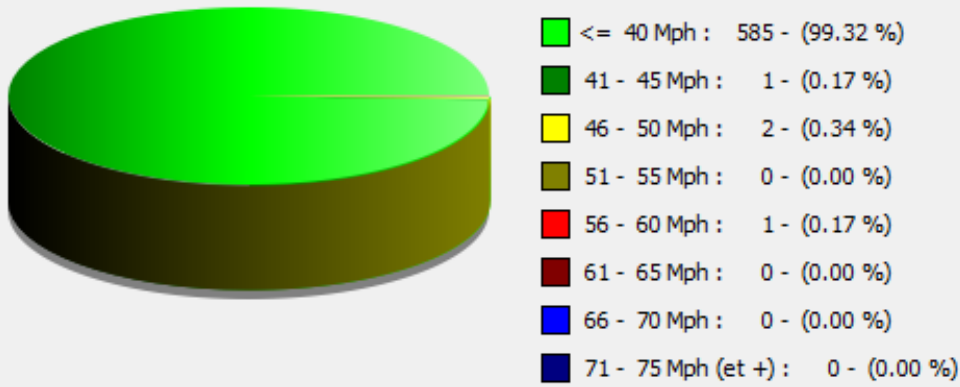

Location: RADAR

Comments:

Outgoing vehicles

Start date: Friday, January 15, 2021 11:00 AM
End date: Saturday, January 16, 2021 2:30 PM

Location: RADAR

Comments:

Speed percentiles (incoming)

V30: 21.00Mph **V50:** 24.00Mph **V85:** 30.00Mph