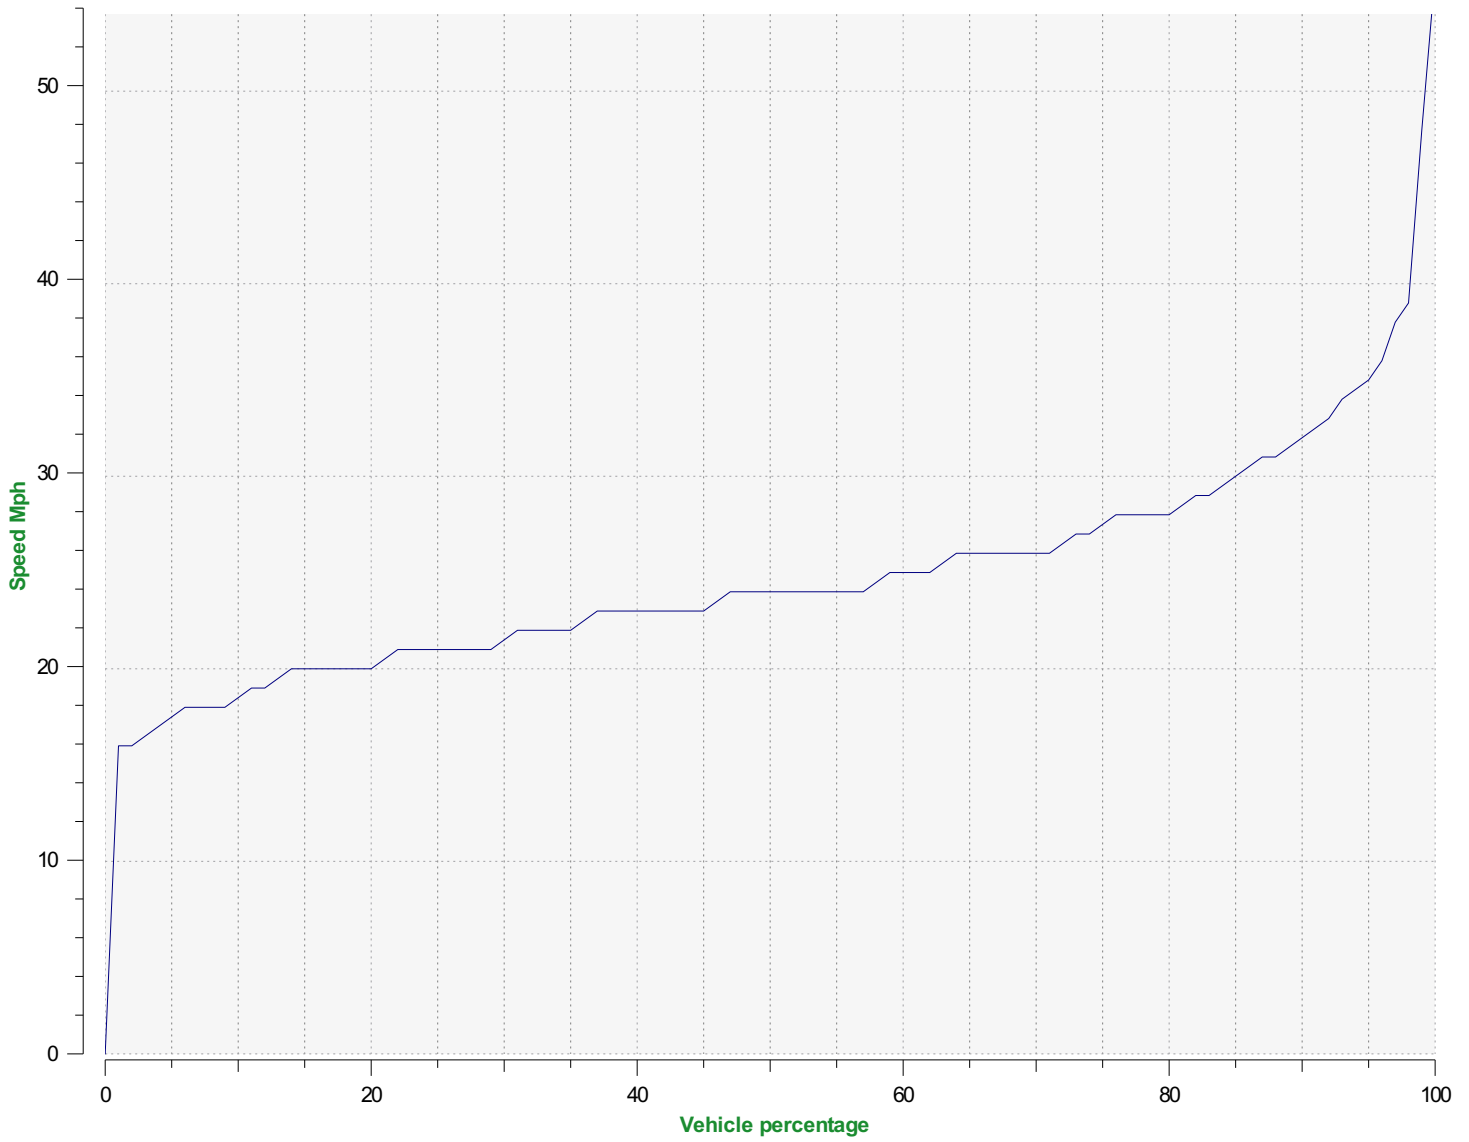

Location: RADAR

Comments:

Outgoing vehicles

Start date: Friday, January 15, 2021 11:00 AM
End date: Saturday, January 16, 2021 2:30 PM

Location: RADAR

Comments:

Speed percentiles (incoming)

V30: 21.00Mph **V50:** 24.00Mph **V85:** 30.00Mph

Start date: Friday, January 15, 2021 11:00 AM
End date: Saturday, January 16, 2021 2:30 PM

Location: RADAR

Comments:

Speed percentile(outgoing)

V30: 21.00Mph **V50:** 24.00Mph **V85:** 30.00Mph

Start date: Friday, January 15, 2021 11:00 AM
End date: Saturday, January 16, 2021 2:30 PM